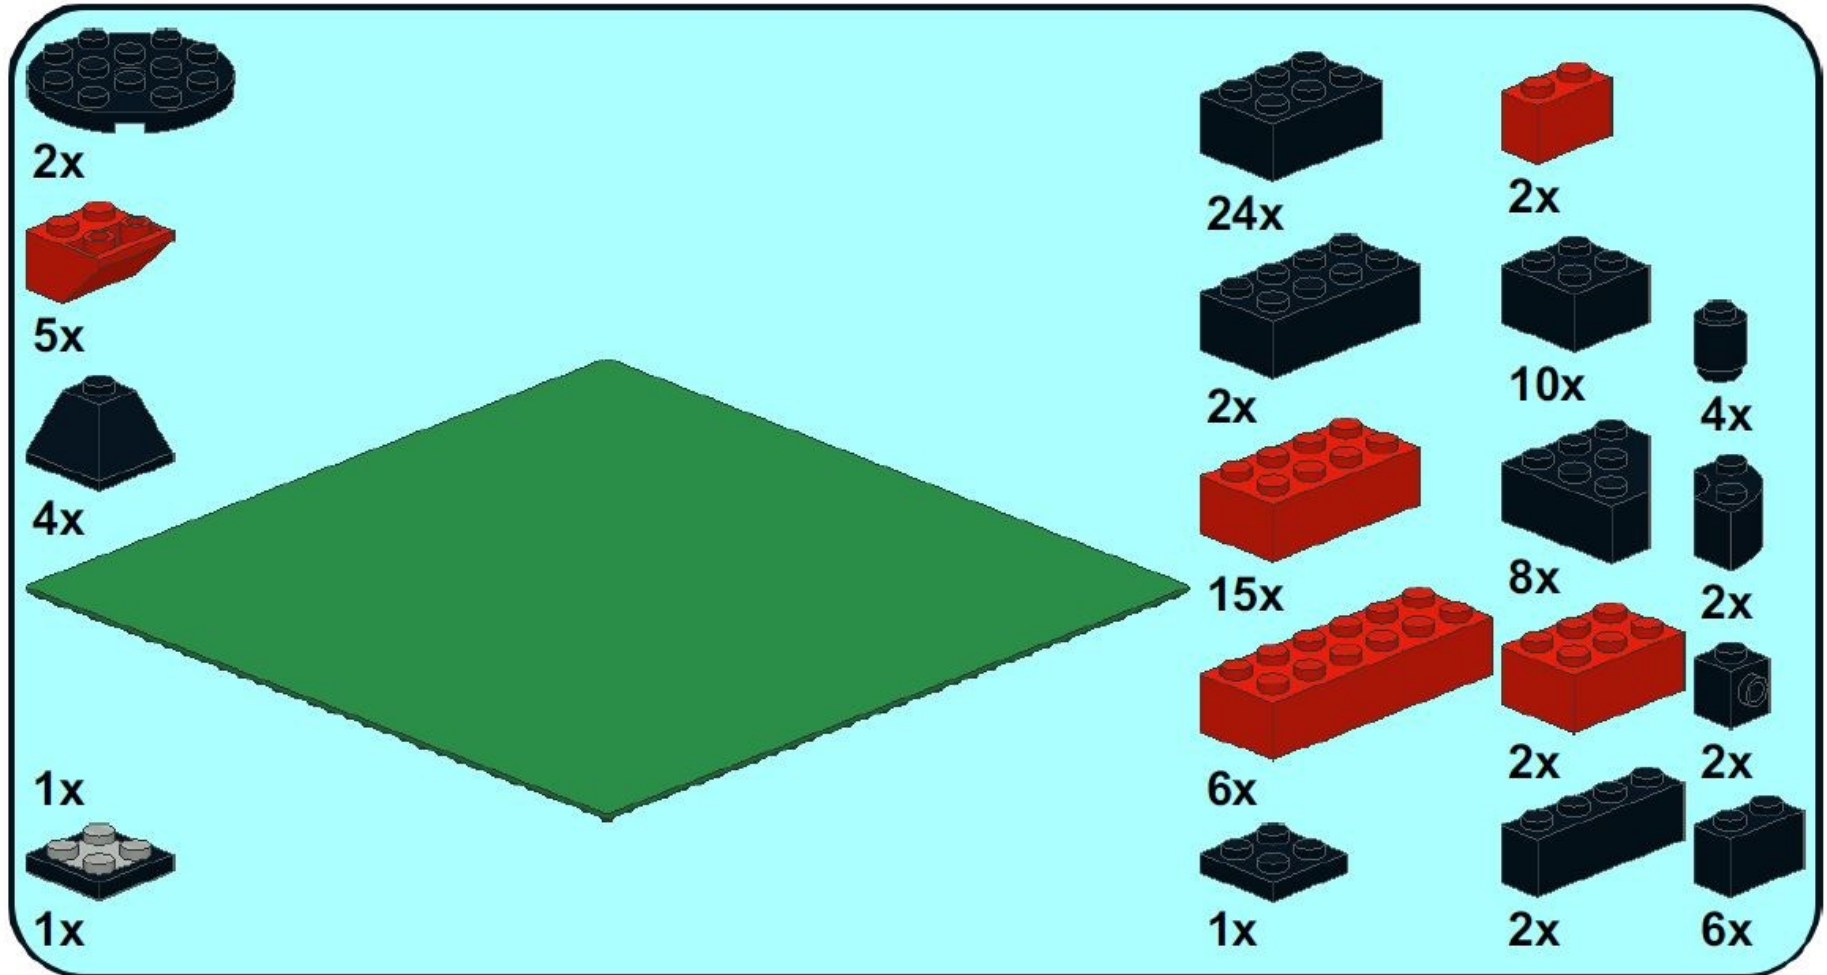

Parts and Pieces

USS Monitor